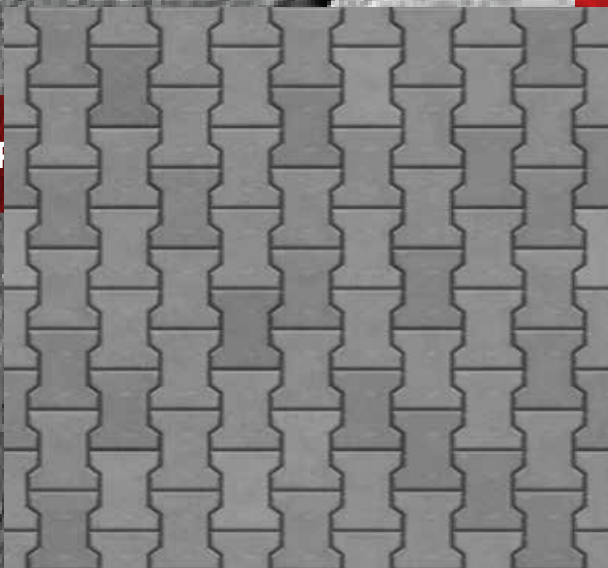

General Application: Domestic Paving/Parking Lots

Dog-Bone/Dumble Paver

Dimensions in mm: 60x100x200mm

Approximate weight in kg's: 2.6

Number Of pavers/square meters: 50

General Application: Domestic Paving/Parking Lots