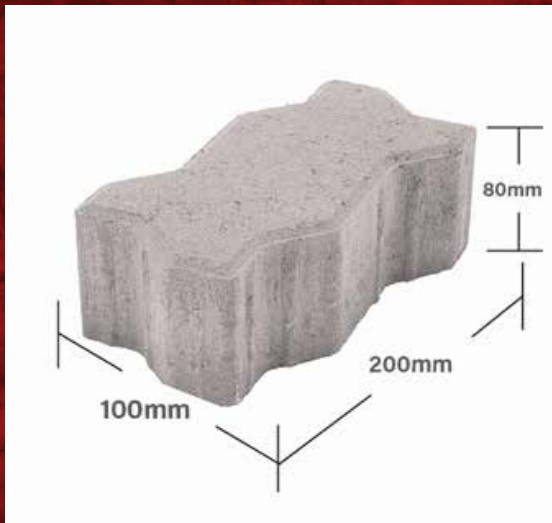

**80 millimetre (mm) –
Industrial (heavy duty paving)**

This brick is designed for heavy duty terrain. This is for public roads, haulage truck parking and busy public walkways